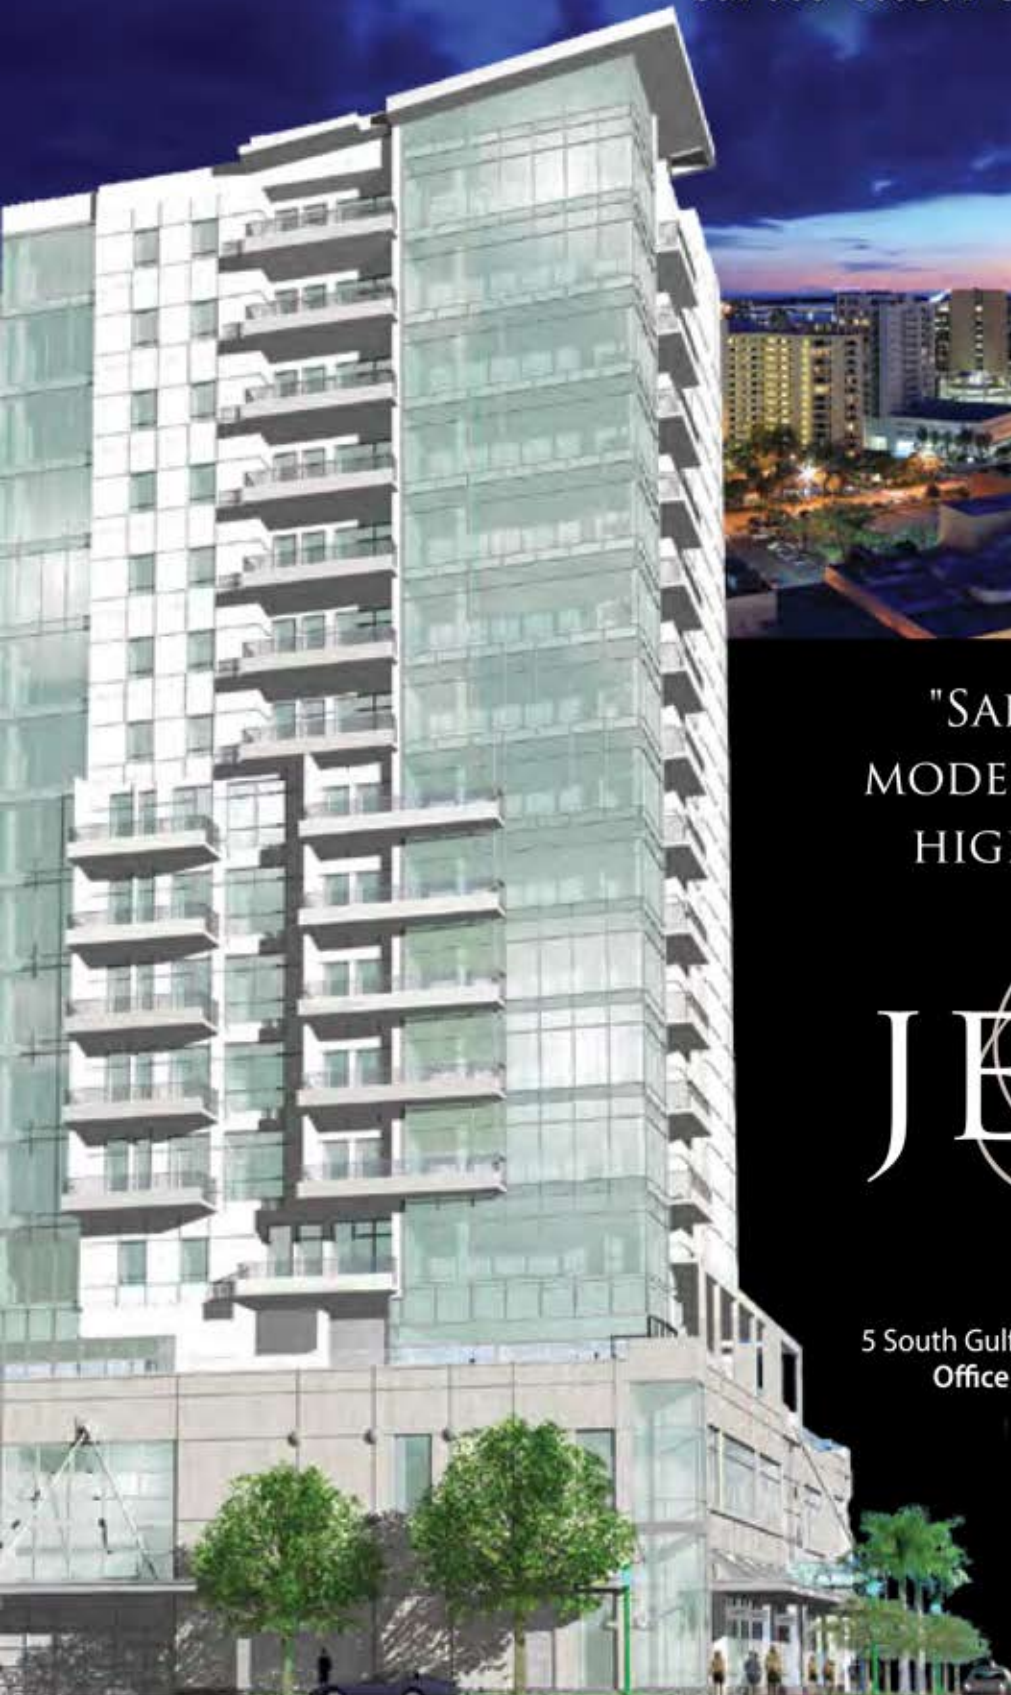

*brilliant location, sparkling views
and lustrous amenities...*

"SARASOTA'S NEW
MODERN DOWNTOWN
HIGH RISE TOWER"

THE JEWEL

Preview Center:

5 South Gulfstream Avenue | Sarasota, Florida 34236

Office 941.373.9700 | Cell 941.704.5873